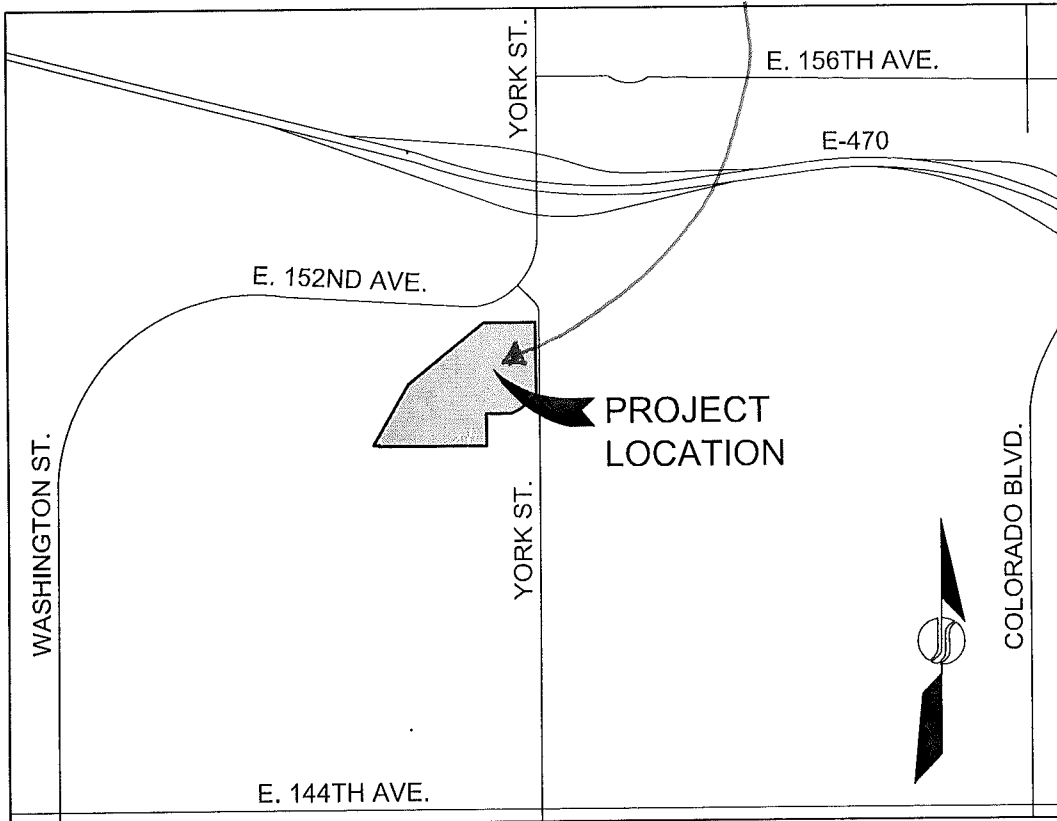

YORK STREET METROPOLITAN DISTRICT

EXHIBIT B VICINITY MAP

Directions get you to here

VICINITY MAP

SCALE 1"=2000'

P:\14051_150thandYork\CAD\Exhibits\District\Exhibit B Vicinity Map.dwg, 4/1/2015 5:28:16 PM, 1:1, JSH

**JANSEN STRAWN
CONSULTING ENGINEERS**
45 WEST 2ND AVENUE
DENVER, CO 80223
P.303.561.3333
F.303.561.3339

PROJECT:
GAHAGEN PARCEL

JOB NO.:
14051

DATE :
APRIL 3, 2015

SCALE:
1" = 2000'

SHEET

B

YOUR TRIP TO:

15179 York St, Brighton, CO 80602

24 MIN | **18.7 MI**

Trip time based on traffic conditions as of 11:08 AM on October 18, 2016. Current Traffic: Light

-  1. Start out going **southwest** on California St toward 16th St.
Then 0.14 miles 0.14 total miles
-  2. Turn **right** onto 15th St.
If you reach 14th St you've gone a little too far.
Then 0.13 miles 0.28 total miles
-  3. Turn **left** onto Champa St.
Champa St is just past Stout St.
If you reach Curtis St you've gone a little too far.
Then 0.29 miles 0.56 total miles
-  4. Turn **right** onto Speer Blvd.
Speer Blvd is 0.1 miles past 13th St.
Then 1.06 miles 1.63 total miles
-  5. Merge onto I-25 N/US-87 N toward **Ft Collins**.
Then 6.68 miles 8.30 total miles
-  6. Take I-25 (EXPRESS) N.
Then 0.92 miles 9.22 total miles
-  7. I-25 (EXPRESS) N becomes I-25 N/US-87 N.
Then 6.68 miles 15.90 total miles
-  8. Take the **144th Avenue** exit, EXIT 226.
Then 0.35 miles 16.26 total miles
-  9. Keep **right** to take the ramp toward **Thornton**.
If you reach I-25 N you've gone about 0.3 miles too far.
Then 0.03 miles 16.29 total miles

18.66 total miles

12. 15179 York St, Brighton, CO 80602, 15179 YORK ST is on the **left**.

Your destination is 0.2 miles past E 150th Ave.

If you reach E 152nd Ave you've gone a little too far.

Use of directions and maps is subject to our [Terms of Use](#). We don't guarantee accuracy, route conditions or usability. You assume all risk of use.