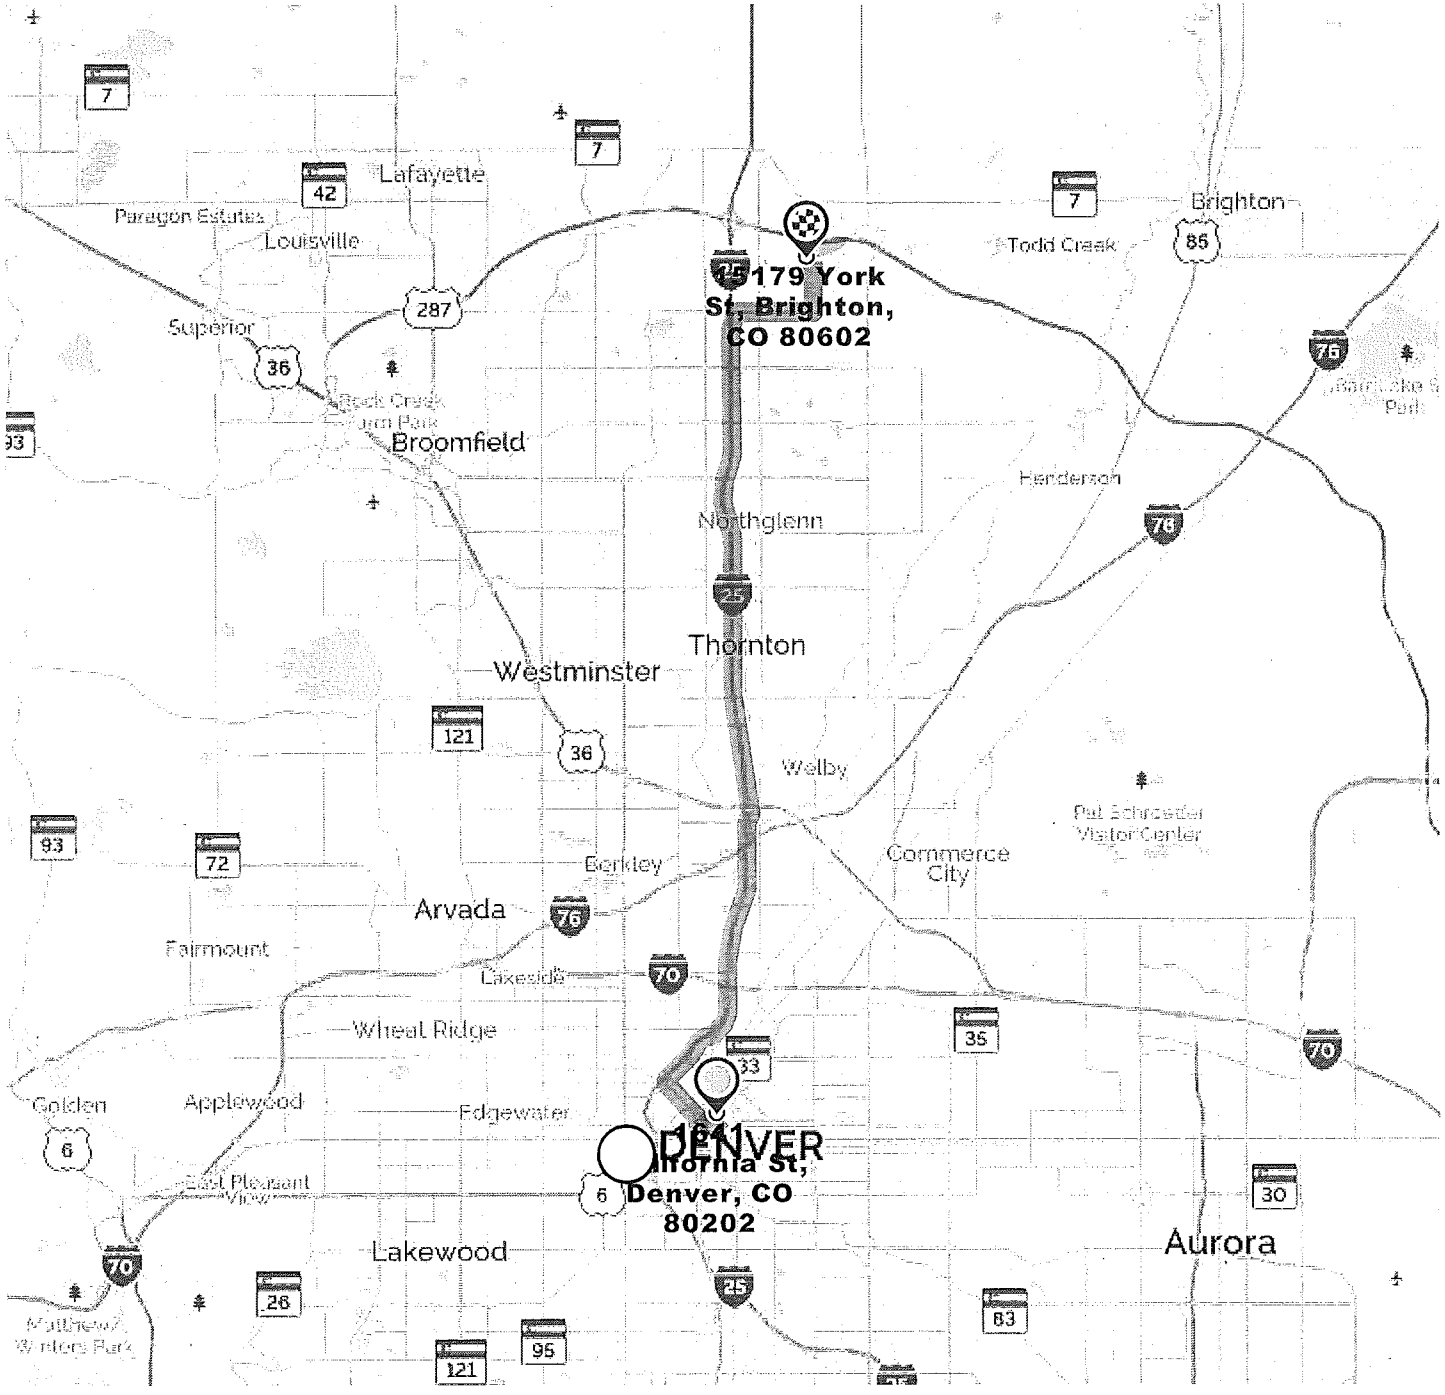

YORK STREET METROPOLITAN DISTRICT

EXHIBIT B VICINITY MAP

Directions get you to here

VICINITY MAP

SCALE 1"=2000'

P:\14051_150thandYork\CAD\Exhibits\District\Exhibit B Vicinity Map.dwg, 4/1/2015 5:28:16 PM, 1:1, JSH

15179 York St, Brighton, CO 80602

24 MIN | **18.7 MI**

Trip time based on traffic conditions as of 11:08 AM on October 18, 2016. Current Traffic: Light

-  1. Start out going **southwest** on California St toward 16th St.
Then 0.14 miles 0.14 total miles
-  2. Turn **right** onto 15th St.
If you reach 14th St you've gone a little too far.
Then 0.13 miles 0.28 total miles
-  3. Turn **left** onto Champa St.
Champa St is just past Stout St.
If you reach Curtis St you've gone a little too far.
Then 0.29 miles 0.56 total miles
-  4. Turn **right** onto Speer Blvd.
Speer Blvd is 0.1 miles past 13th St.
Then 1.06 miles 1.63 total miles
-  5. Merge onto I-25 N/US-87 N toward **Ft Collins**.
Then 6.68 miles 8.30 total miles
-  6. Take I-25 (EXPRESS) N.
Then 0.92 miles 9.22 total miles
-  7. I-25 (EXPRESS) N becomes I-25 N/US-87 N.
Then 6.68 miles 15.90 total miles
-  8. Take the **144th Avenue** exit, EXIT 226.
Then 0.35 miles 16.26 total miles
-  9. Keep **right** to take the ramp toward **Thornton**.
If you reach I-25 N you've gone about 0.3 miles too far.
Then 0.03 miles 16.29 total miles

18.66 total miles

12. 15179 York St, Brighton, CO 80602, 15179 YORK ST is on the **left**.

Your destination is 0.2 miles past E 150th Ave.

If you reach E 152nd Ave you've gone a little too far.

Use of directions and maps is subject to our [Terms of Use](#). We don't guarantee accuracy, route conditions or usability. You assume all risk of use.

179 York
St, Brighton,
CO 80602

DENVER
6 North St,
Denver, CO
80202